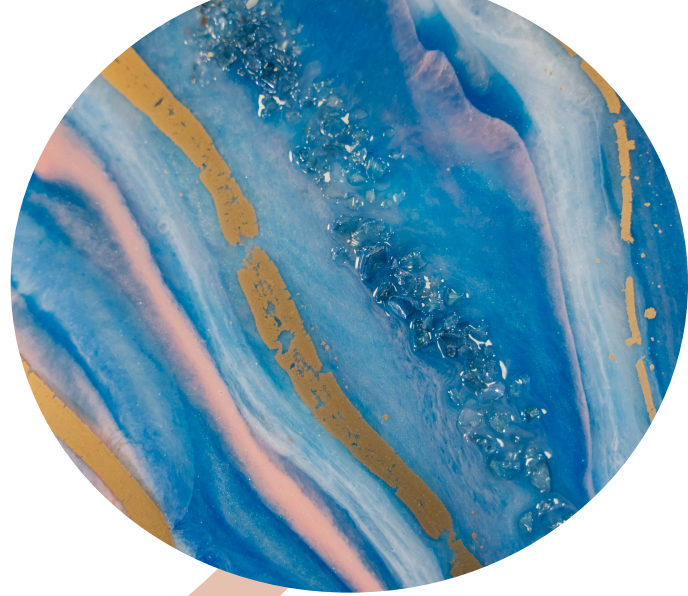

# RESIN UNDER THE SEA FRAMES WITH HEATHER QUEEN

*May 21st at 2:00pm*

Heather is a visual artist inspired by nature, glass, and reflection. She believes in the power of art.

Don't miss Heather guide you to create sea frames with textures, transparency &