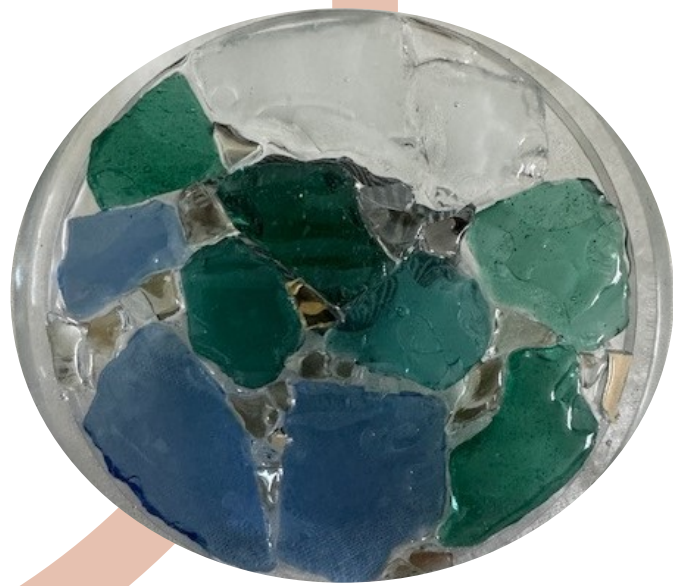

TIDEWATER ARTS OUTREACH

presents

Round Suncatcher with Heather Queen June 4th 2:30 PM *2nd Floor activity room*

Heather is a visual artist inspired by nature, glass and reflection. Her projects utilize common and natural materials.